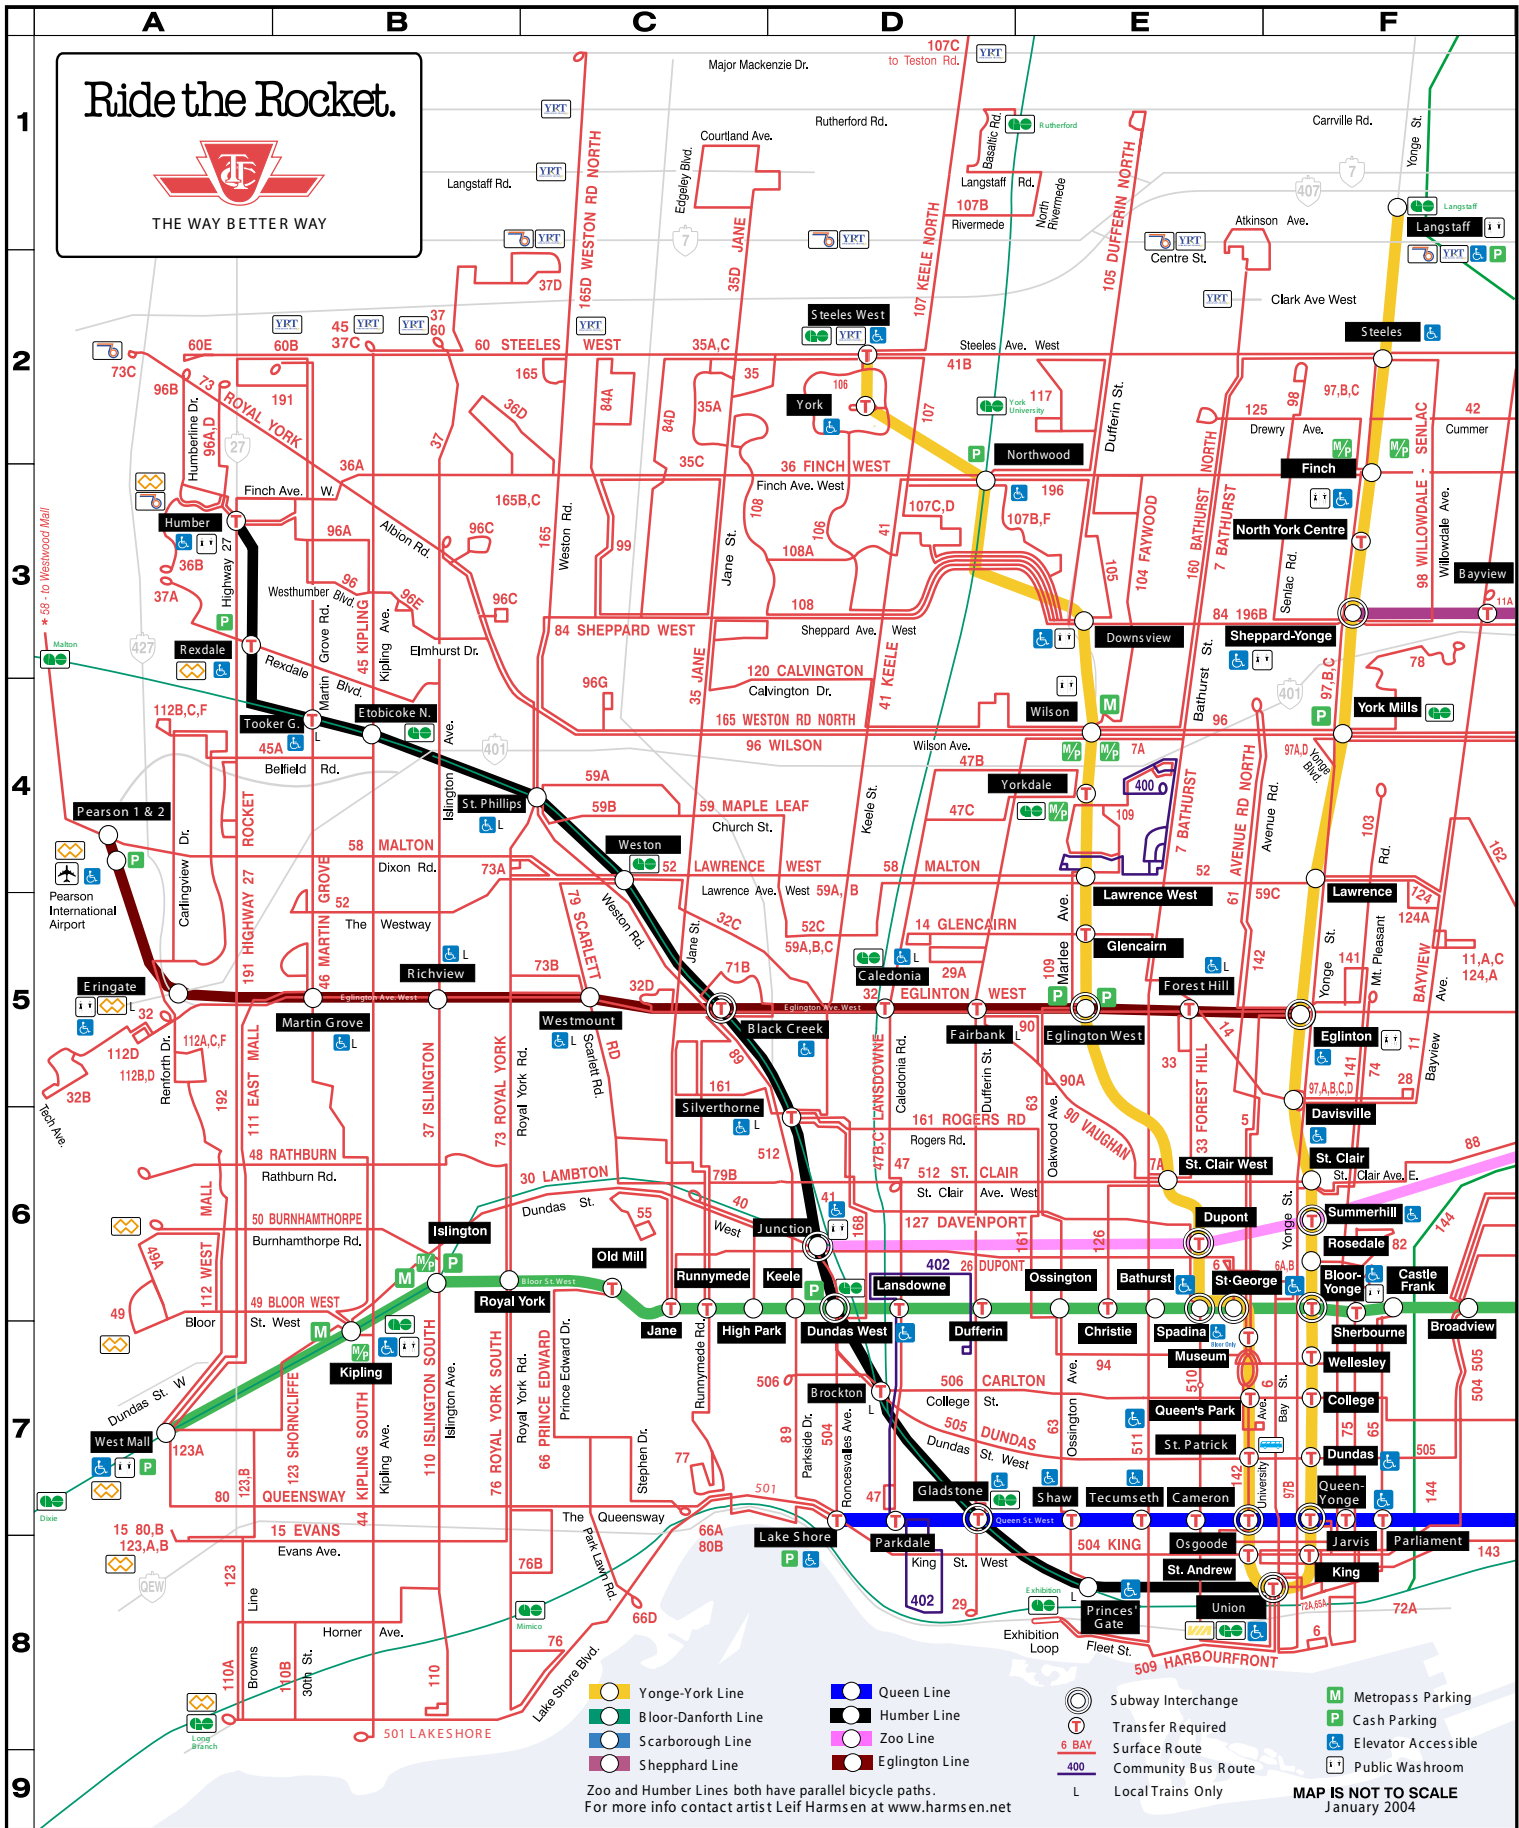

TTC SYSTEM MAP • TORONTO

Ride the Rocket.

THE WAY BETTER WAY

Zoo and Humber Lines both have parallel bicycle paths.
 For more info contact artist Leif Harmsen at www.harmsen.net

- Subway Interchange
- Transfer Required
- Surface Route
- Community Bus Route
- Local Trains Only
- Metropass Parking
- Cash Parking
- Elevator Accessible
- Public Washroom

MAP IS NOT TO SCALE
 January 2004